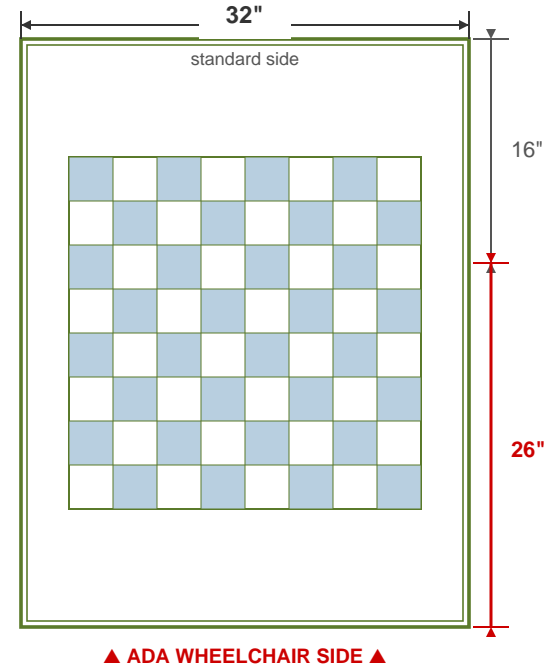

SIDE VIEW

TOP VIEW

Genius Direct Burial ADA Chess Table

Property of Stone Age Concrete Games · FOR REVIEW ONLY