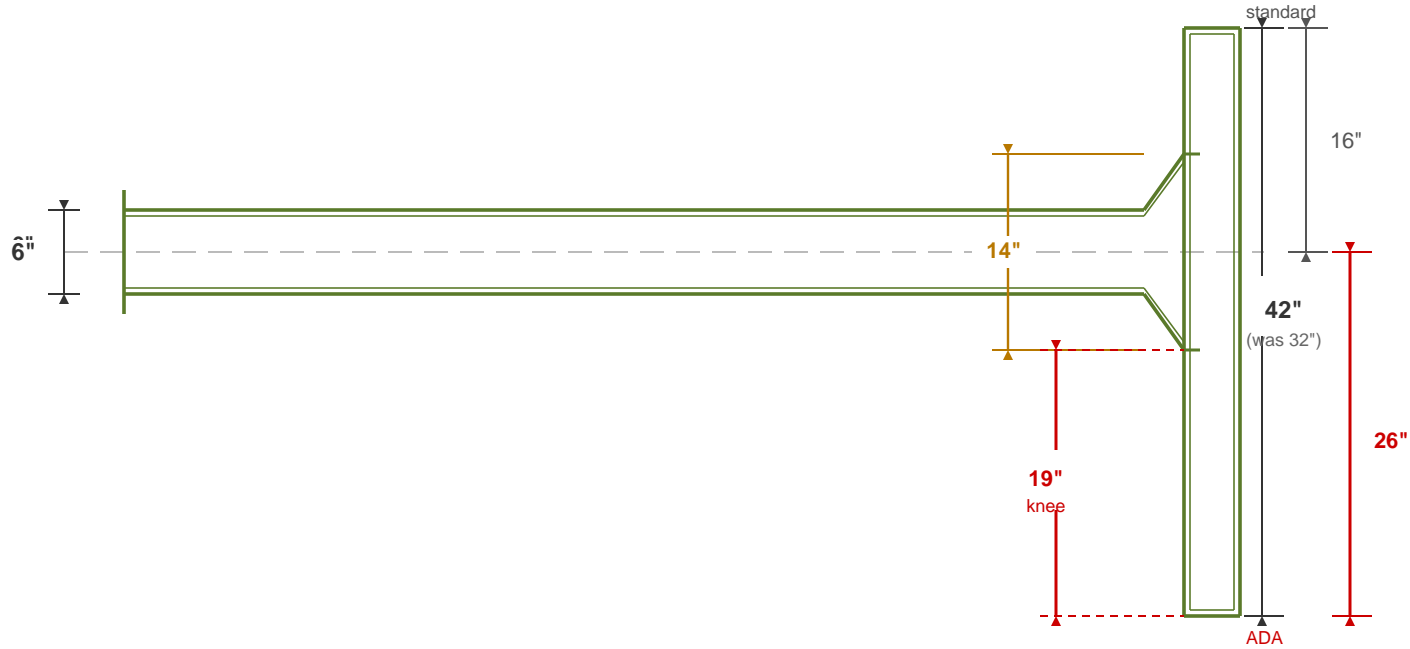

SIDE VIEW

TOP VIEW

Genius Direct Burial ADA Chess Table

Property of Stone Age Concrete Games · FOR REVIEW ONLY